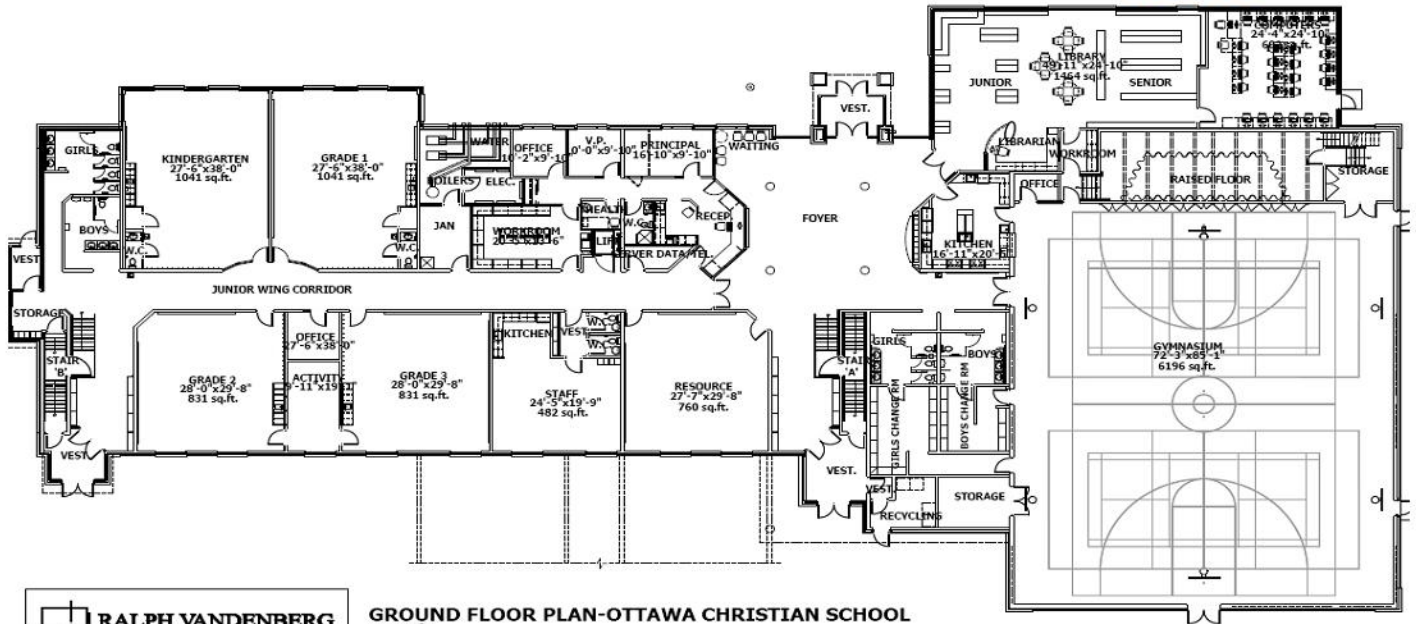

# CURIOUS ABOUT WHAT THE NEW SCHOOL WILL REALLY LOOK LIKE?

GROUND FLOOR PLAN-OTTAWA CHRISTIAN SCHOOL  
24132 ft<sup>2</sup>  
MAY 14, 2009

You are invited to a **Sneak Peek Preview** of our new facility currently under construction.